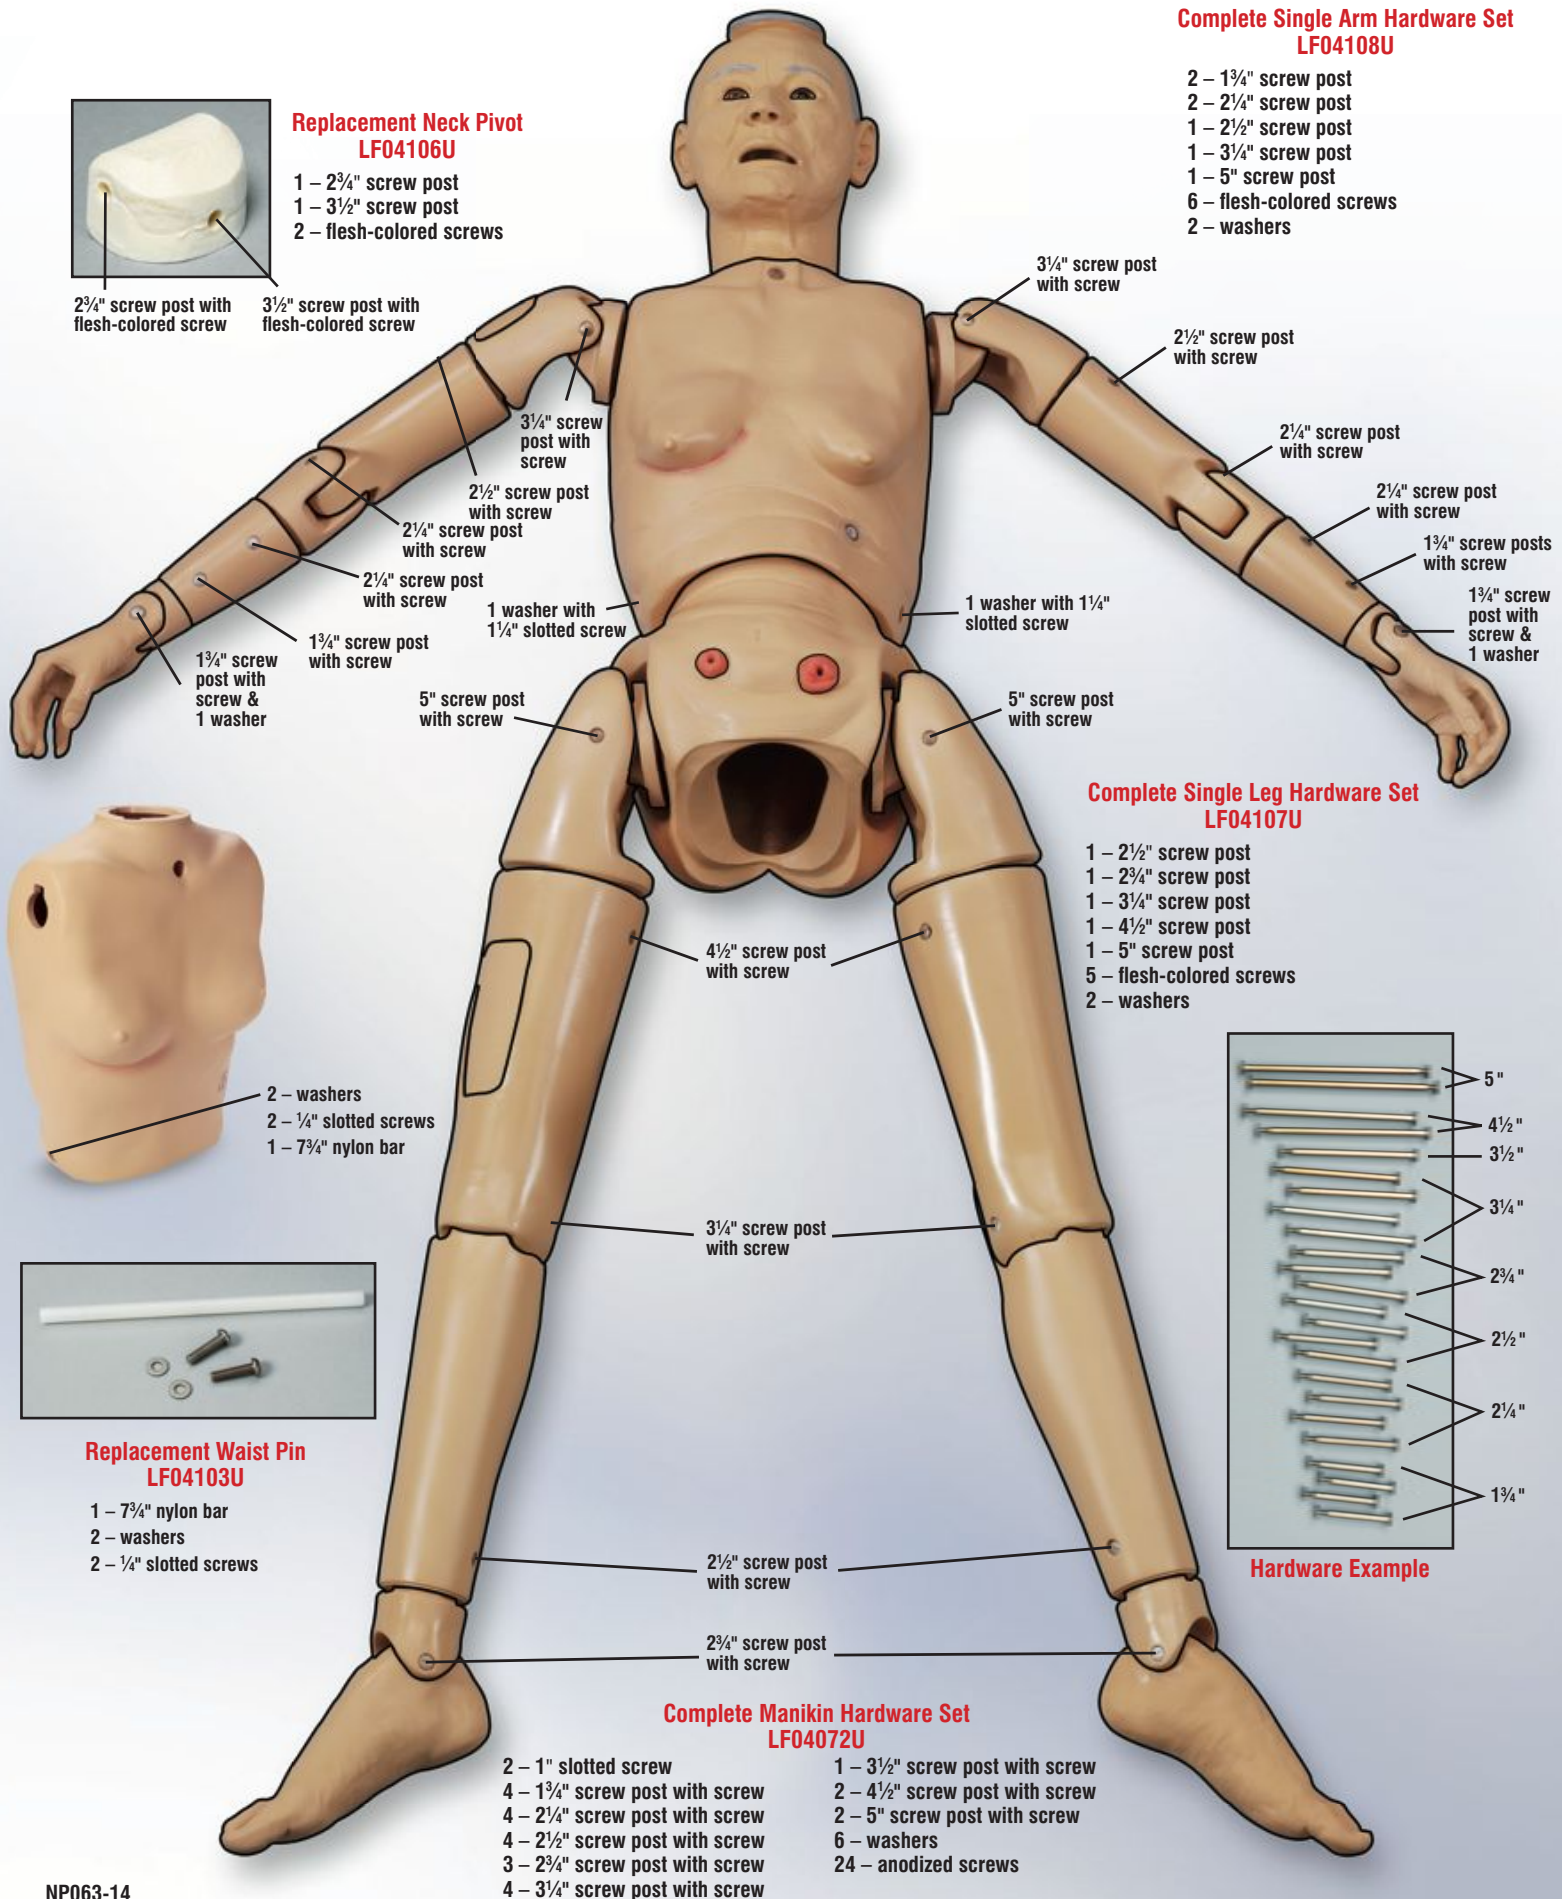

## Complete Single Arm Hardware Set LF04108U

- 2 – 1 $\frac{3}{4}$ " screw post
- 2 – 2 $\frac{1}{4}$ " screw post
- 1 – 2 $\frac{1}{2}$ " screw post
- 1 – 3 $\frac{1}{4}$ " screw post
- 1 – 5" screw post
- 6 – flesh-colored screws
- 2 – washers

## Replacement Neck Pivot LF04106U

- 1 – 2 $\frac{3}{4}$ " screw post
- 1 – 3 $\frac{1}{2}$ " screw post
- 2 – flesh-colored screws

2 $\frac{3}{4}$ " screw post with  
flesh-colored screw

3 $\frac{1}{2}$ " screw post with  
flesh-colored screw

## Complete Single Leg Hardware Set LF04107U

- 1 – 2 $\frac{1}{2}$ " screw post
- 1 – 2 $\frac{3}{4}$ " screw post
- 1 – 3 $\frac{1}{4}$ " screw post
- 1 – 4 $\frac{1}{2}$ " screw post
- 1 – 5" screw post
- 5 – flesh-colored screws
- 2 – washers

- 2 – washers
- 2 – 1 $\frac{1}{4}$ " slotted screws
- 1 – 7 $\frac{3}{4}$ " nylon bar