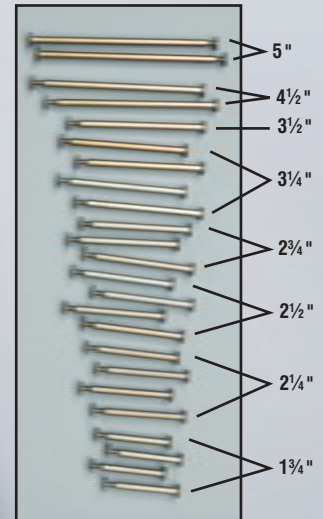

Hardware Example

Complete Manikin Hardware Set LF04072U

- 2 – 1" slotted screw
- 4 – 1 $\frac{3}{4}$ " screw post with screw
- 4 – 2 $\frac{1}{4}$ " screw post with screw
- 4 – 2 $\frac{1}{2}$ " screw post with screw
- 3 – 2 $\frac{3}{4}$ " screw post with screw
- 4 – 3 $\frac{1}{4}$ " screw post with screw
- 1 – 3 $\frac{1}{2}$ " screw post with screw
- 2 – 4 $\frac{1}{2}$ " screw post with screw
- 2 – 5" screw post with screw
- 6 – washers
- 24 – anodized screws