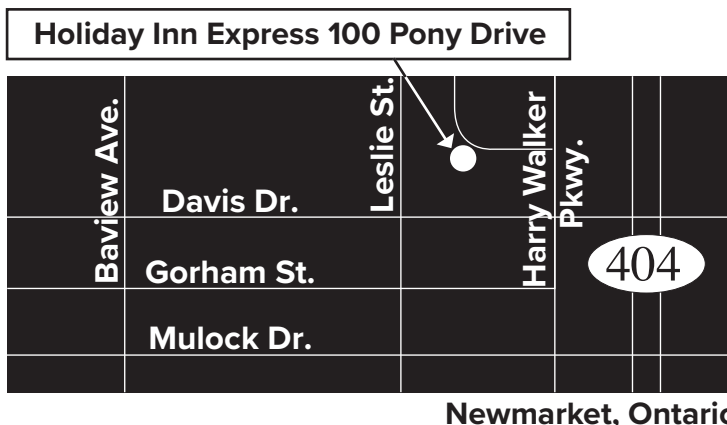

Newmarket, Ontario