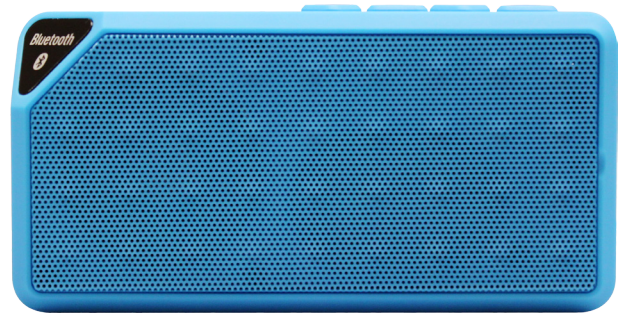

HamiltonBuhl Portable Wireless Bluetooth® Cube Speaker

BTD-CUBE7

The HamiltonBuhl BTD-CUBE7 Portable Wireless Bluetooth® Cube Speaker offers fine quality sound from a small, yet powerful amplifier, sent from a Bluetooth®-enabled device or via the 3.5mm audio input.

Compatible with just about anything that plays audio, it is perfect for travel and on-the-go, or simply use it on your desk.

Made from durable ABS plastic, this pocket-sized speaker has a range of 33 feet and easy-to-use power and function buttons.

Headset Specifications

- Bluetooth® pocket-sized speaker
- Bluetooth® range: 32' - 49'
- Battery: Rechargeable Lithium-ion
- Play time: 6 hours
- Charge time: 3-4 hours
- Line-in; TF card reader
- Frequency response: 120Hz-18KHz
- Sensitivity: 80db ± 3DB
- Distortion: 0.3%